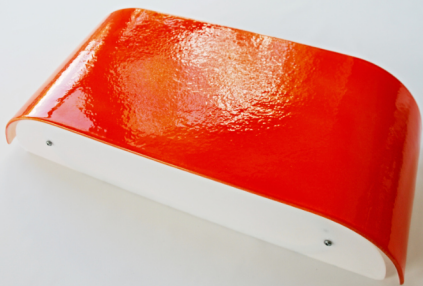

AXLIGHT

is **AXUM Bohemia** dedicated branch for clean, contemporary lighting design, built around the elegance and efficiency of modern LED technology. The collection focuses on interior luminaires that combine minimalist form with practical versatility, offering fixtures that function beautifully as both wall and ceiling lamps.

Every AXLIGHT product is created with a clear design philosophy: **simplicity, clarity, and modern comfort**. The lines are refined, the shapes are purposeful, and the materials are selected to complement a wide range of interior styles — from warm Scandinavian spaces to bold architectural environments.

Our LED-based solutions ensure long-lasting performance, low energy consumption, and consistent light quality. Whether used to create soft ambient illumination or to highlight architectural features, AXLIGHT fixtures bring a sense of harmony and contemporary sophistication to any room.

AXLIGHT is more than just lighting — it's a design language. It represents a commitment to purity of form, thoughtful engineering, and the belief that light should enhance a space without overwhelming it. With a focus on durability, efficiency, and timeless aesthetics, AXLIGHT offers lighting that feels both modern today and relevant for years to come.

Essential Technical Data

- Product name & model number — AXL-51-AA, AXL-52-AA (AA means color finishing)
- Dimensions — 50 x 21 x 13 cm, 50 x 9 x 13 cm
- Weight — 2,5 kg and 1,7 kg
- Material & finish — glass & plywood
- IP rating — IP20

Light Source & Performance Data

- Light source type — integrated LED
- Wattage — 25W
- Color temperature — 2700K warm white
- CRI (Color Rendering Index) — CRI 80

- Beam angle — medium
- Dimmability — yes
- Lifetime — 40.000 hours
- Energy class — according to EU energy labeling.

Electrical & Installation Data

- Voltage — usually 220–240V AC in Europe.
- Frequency — 50/60 Hz.
- Light distribution — up/down, indirect, diffuse, accent.
- Application areas — living room, hallway, bedroom, hospitality, office